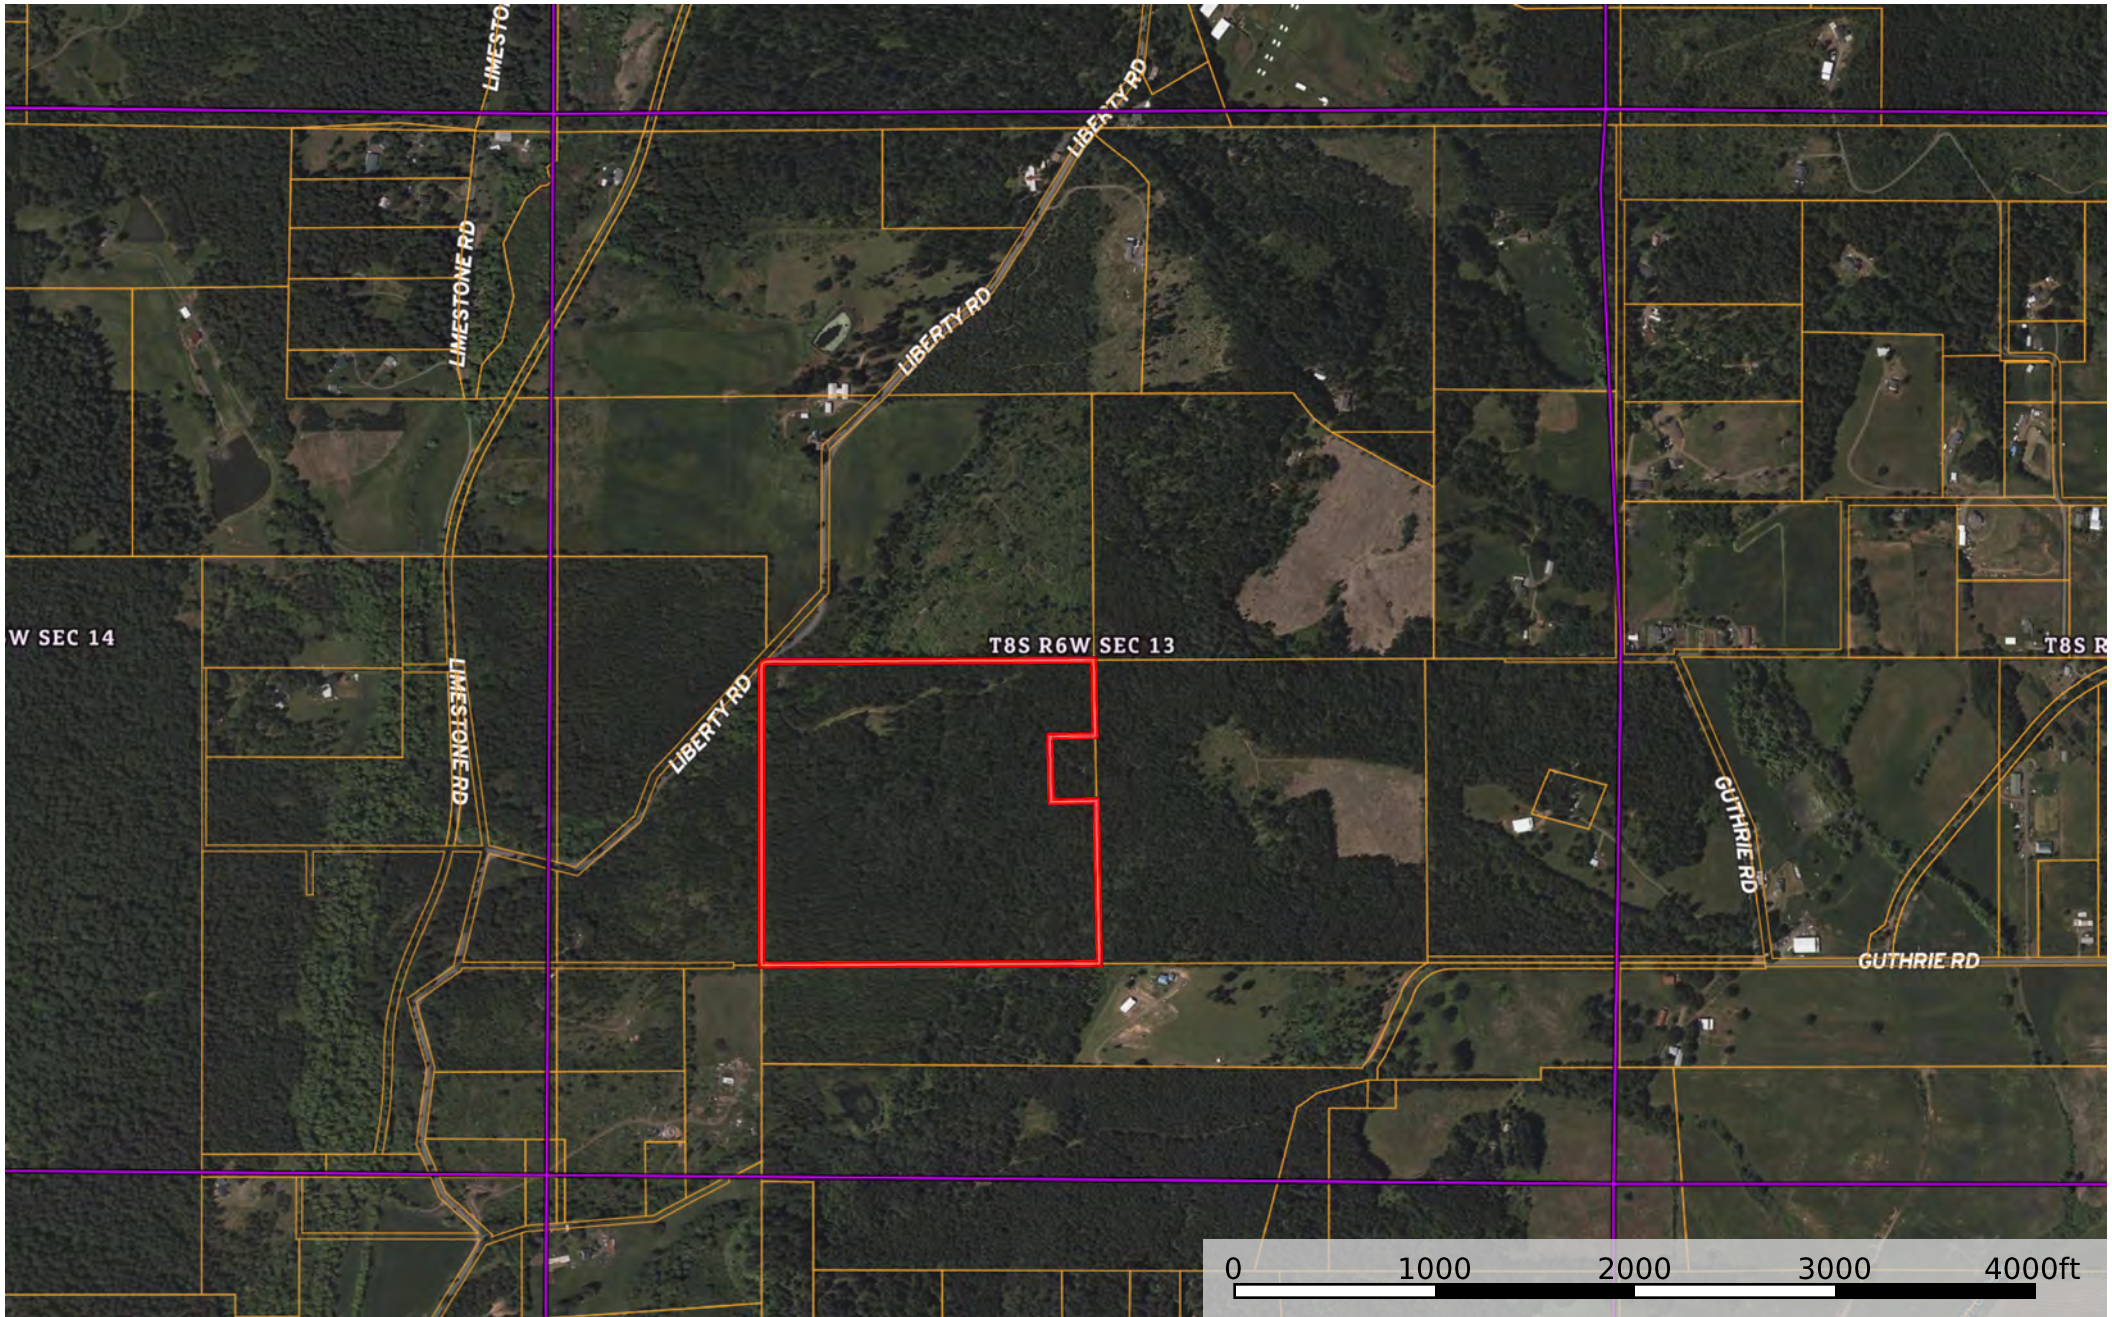

# Liberty Forest

Polk County, OR - 55.24 Acres +/-

 Boundary

# Liberty Forest

Polk County, OR - 55.24 Acres +/-

 Boundary

Liberty Forest  
Polk County, OR - 55.24 Acres +/-

 Boundary

T8S R6W Sec. 13 TL100