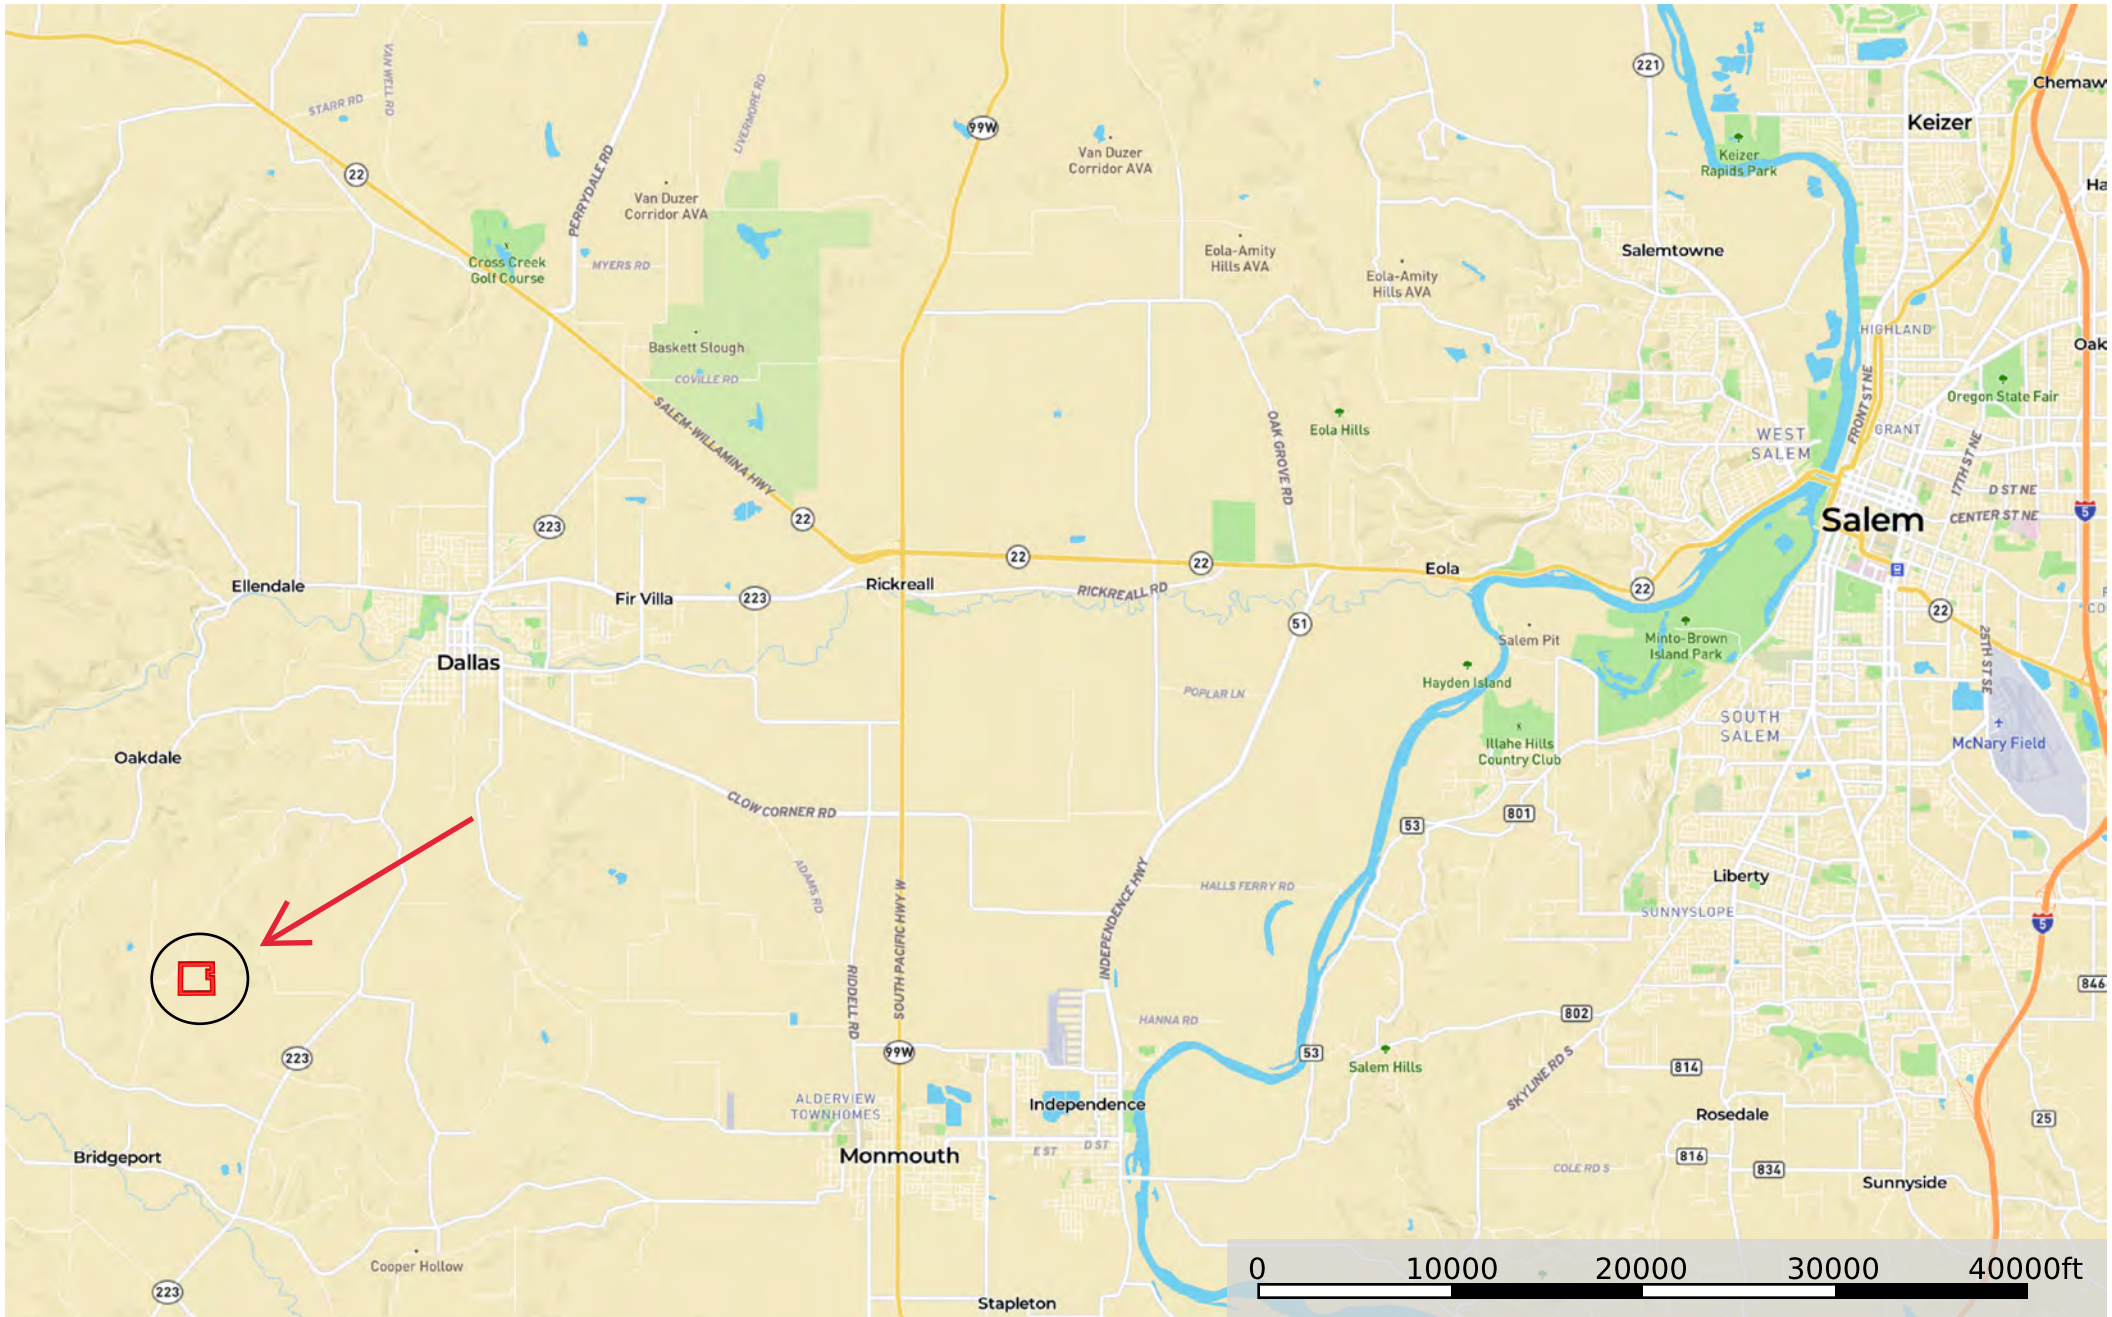

# Liberty Forest

Polk County, OR - 55.24 Acres +/-

 Boundary

# Liberty Forest

Polk County, OR - 55.24 Acres +/-

 Boundary

Liberty Forest  
Polk County, OR - 55.24 Acres +/-

 Boundary

T8S R6W Sec. 13 TL100