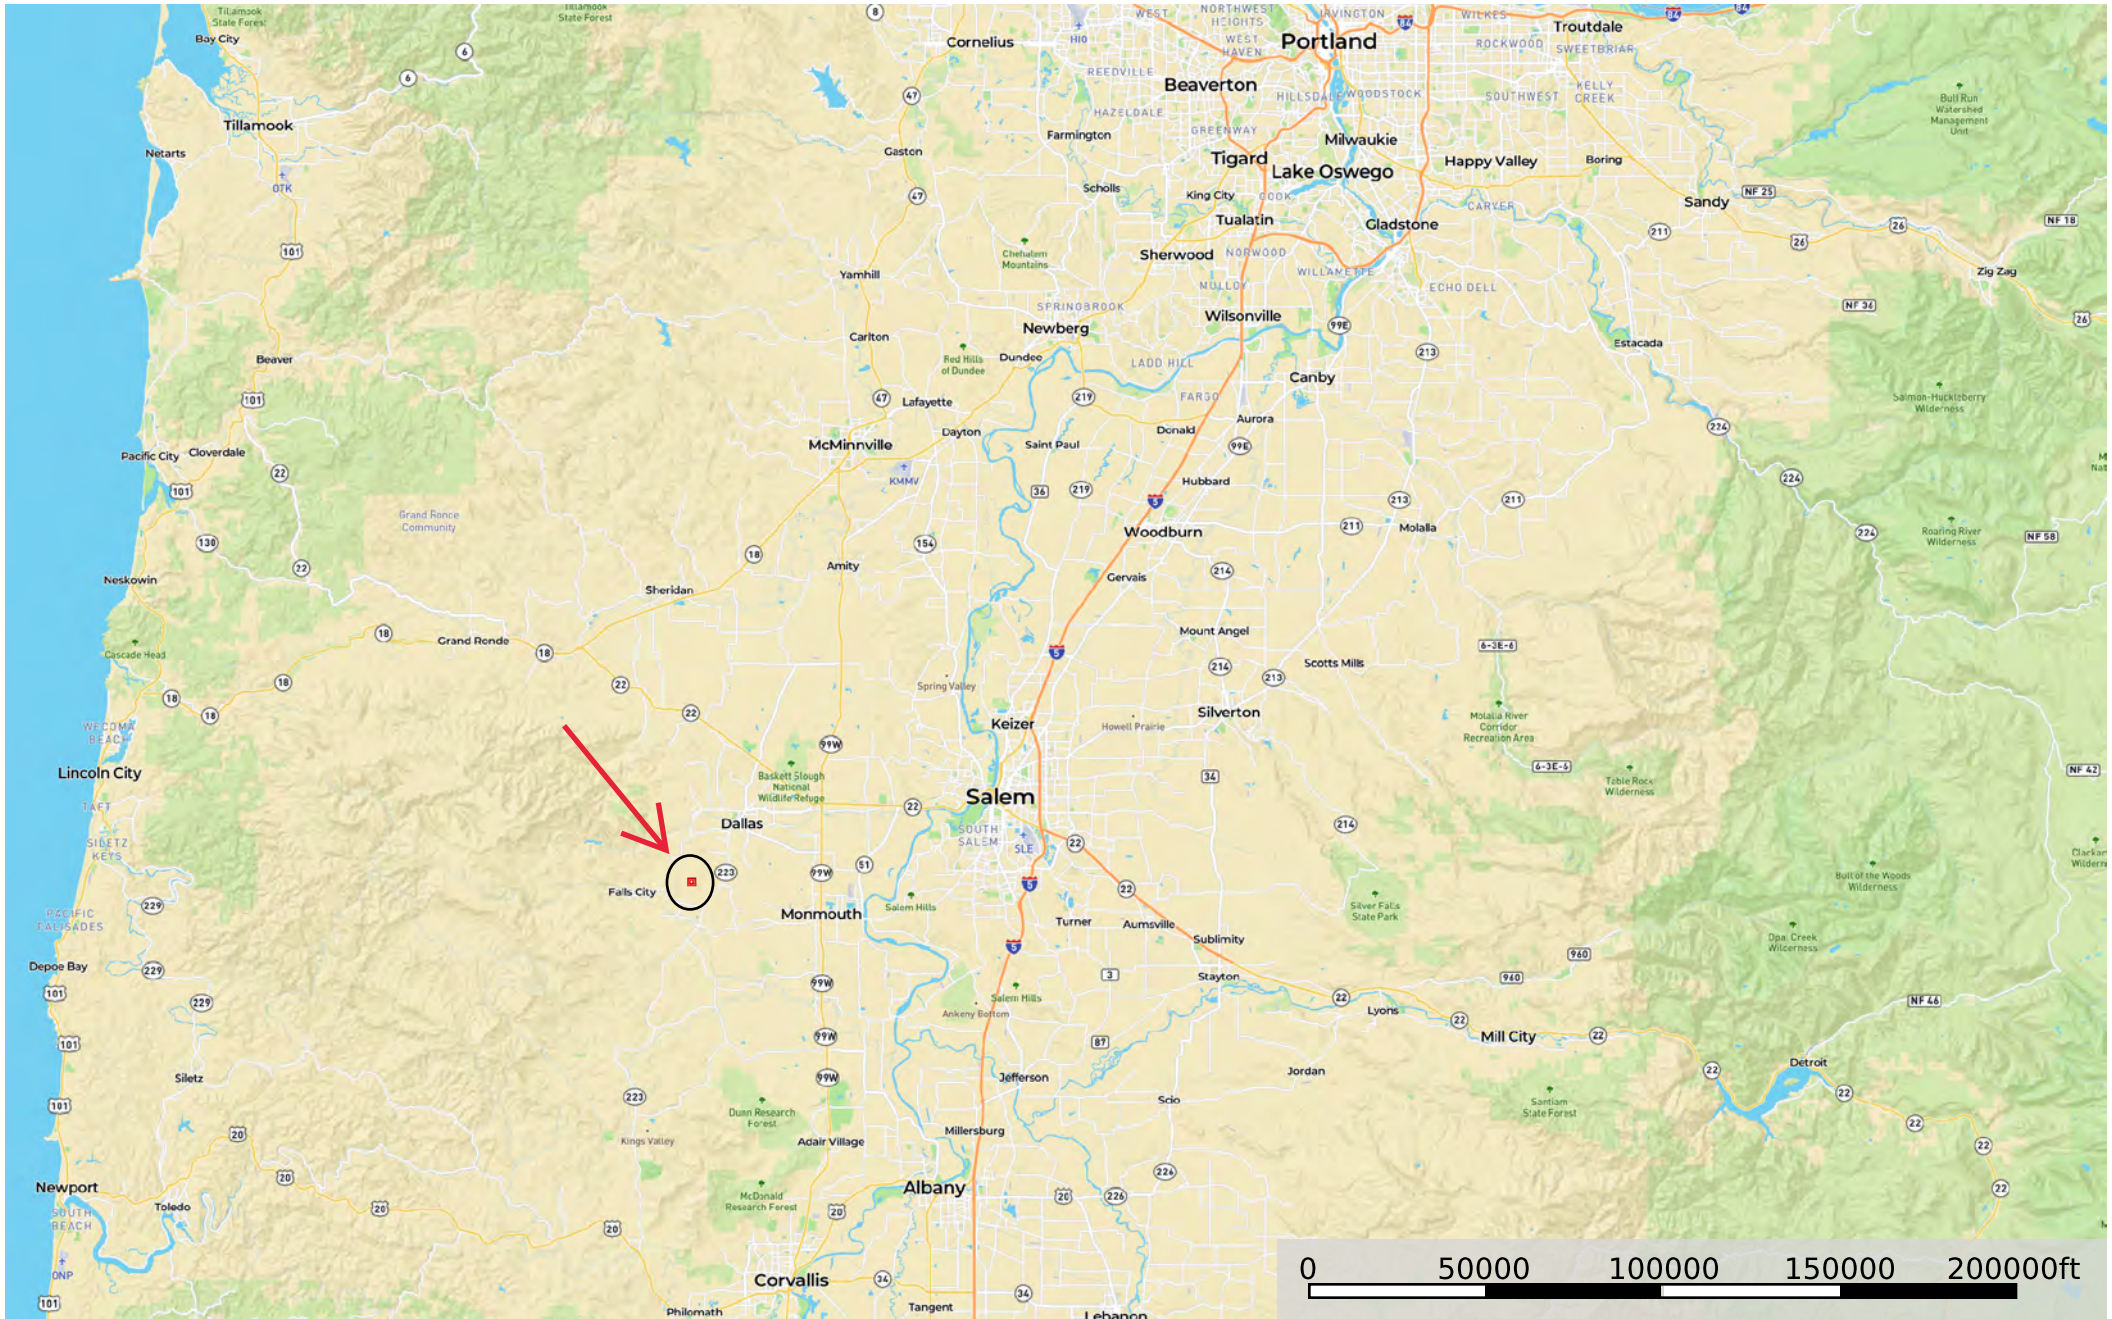

# Liberty Forest

Polk County, OR - 55.24 Acres +/-

 Boundary

# Liberty Forest

Polk County, OR - 55.24 Acres +/-

 Boundary

Liberty Forest  
Polk County, OR - 55.24 Acres +/-

 Boundary

T8S R6W Sec. 13 TL100