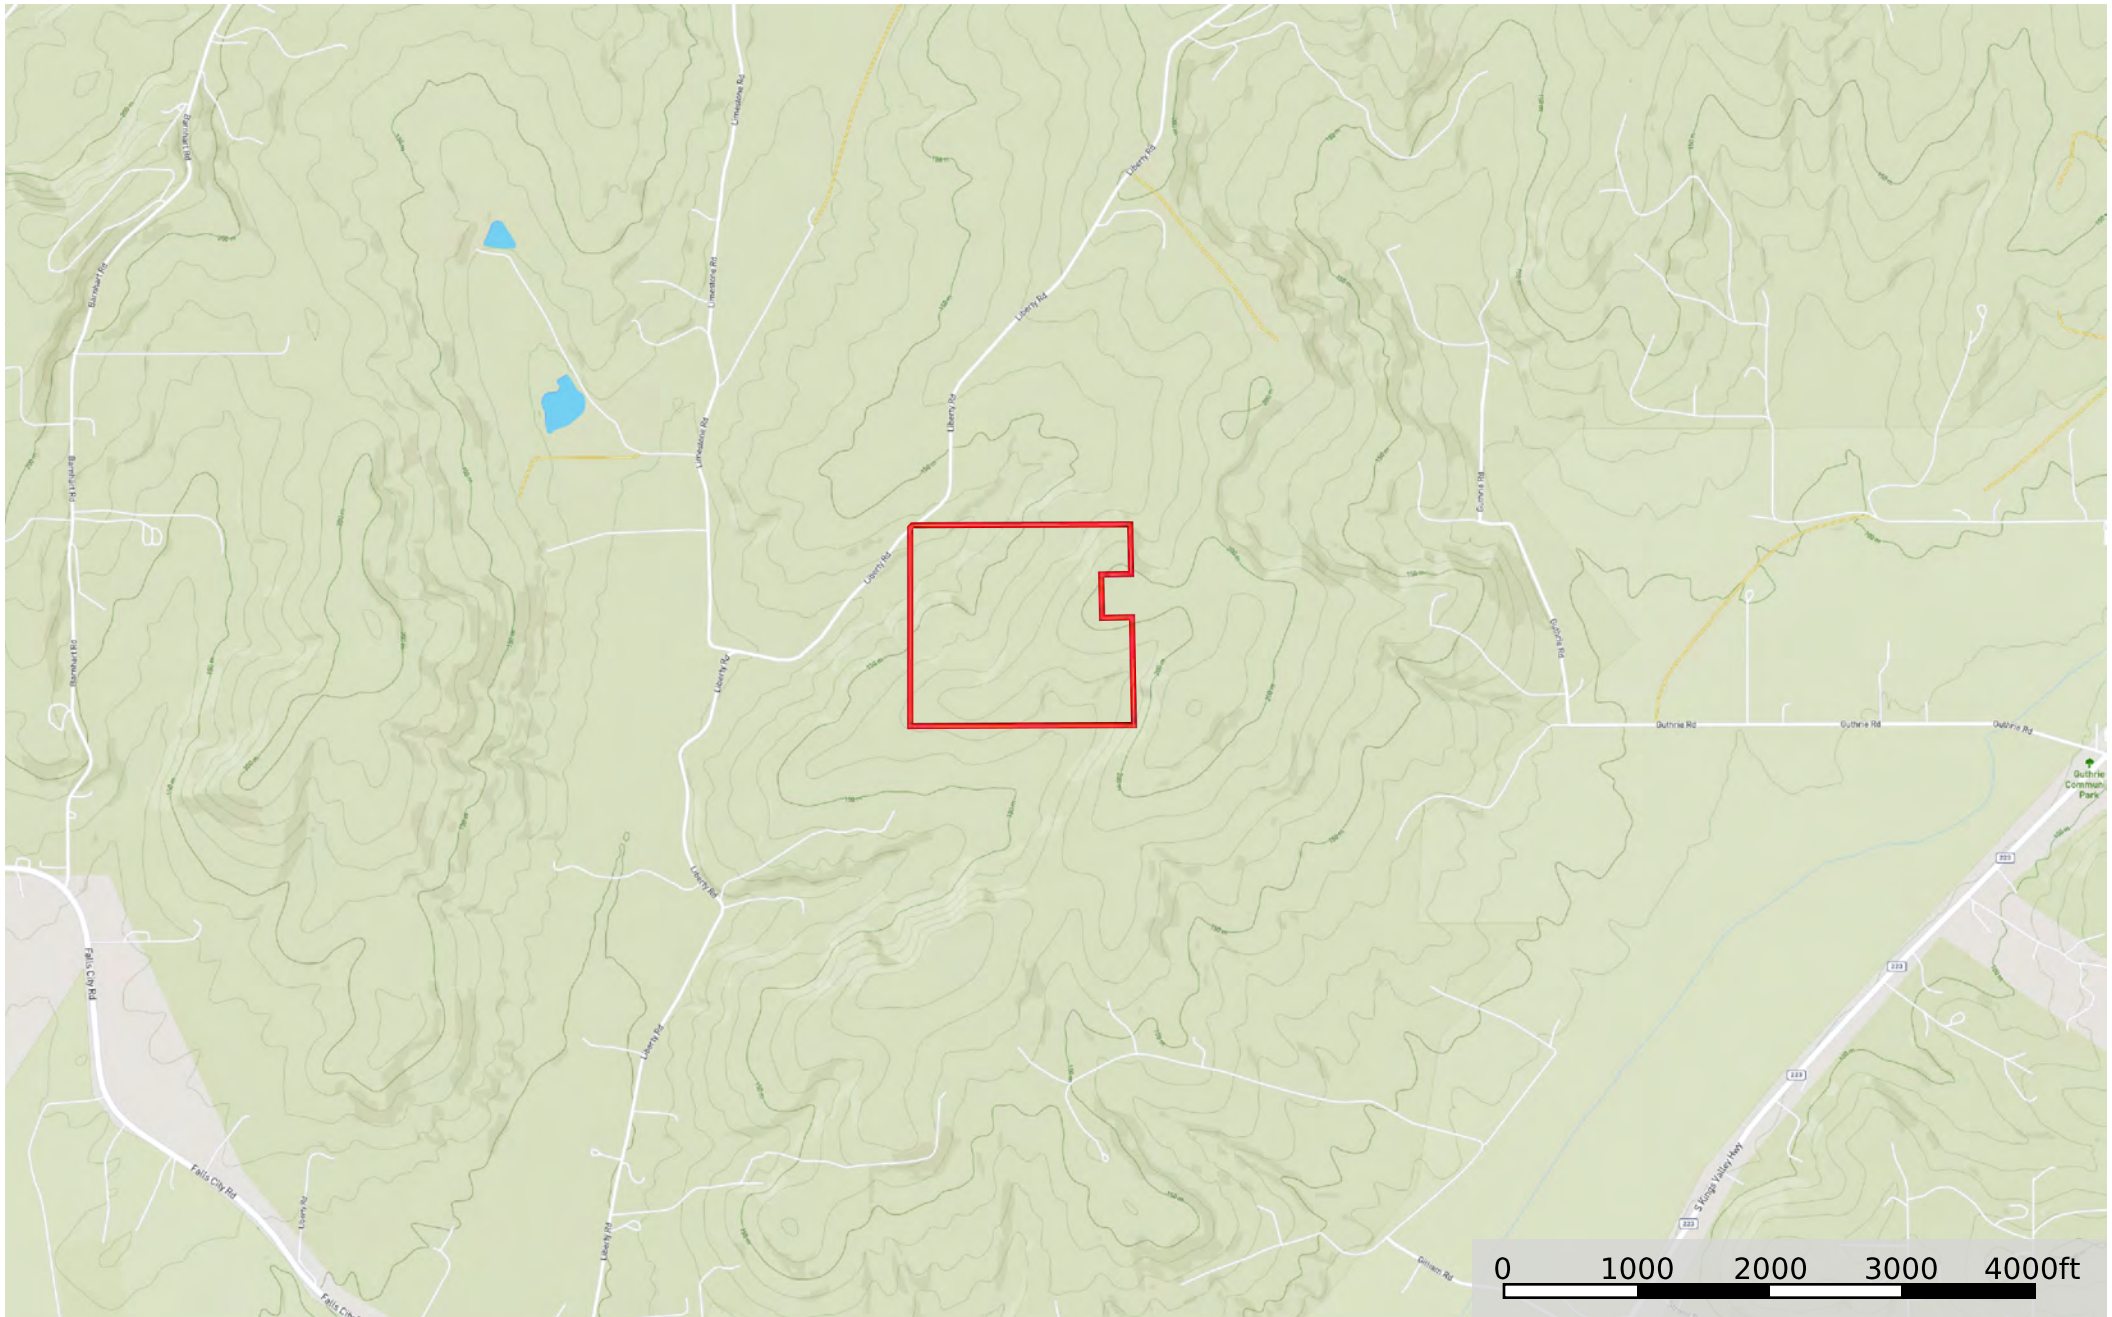

# Liberty Forest

Polk County, OR - 55.24 Acres +/-

 Boundary

# Liberty Forest

Polk County, OR - 55.24 Acres +/-

 Boundary

Liberty Forest  
Polk County, OR - 55.24 Acres +/-

 Boundary

T8S R6W Sec. 13 TL100